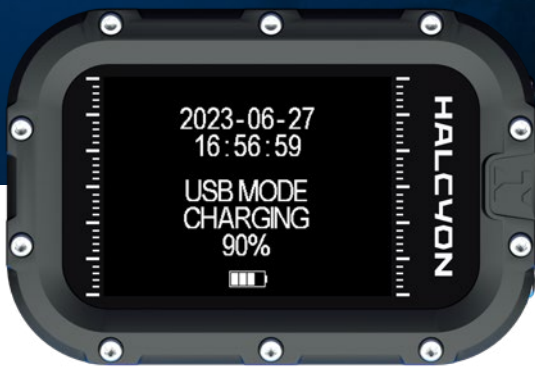

SYMBIOS™ COMPUTER

Discover our precision-crafted gear
that adapts to your underwater journey.

SYMBIOS

H_HANDSET