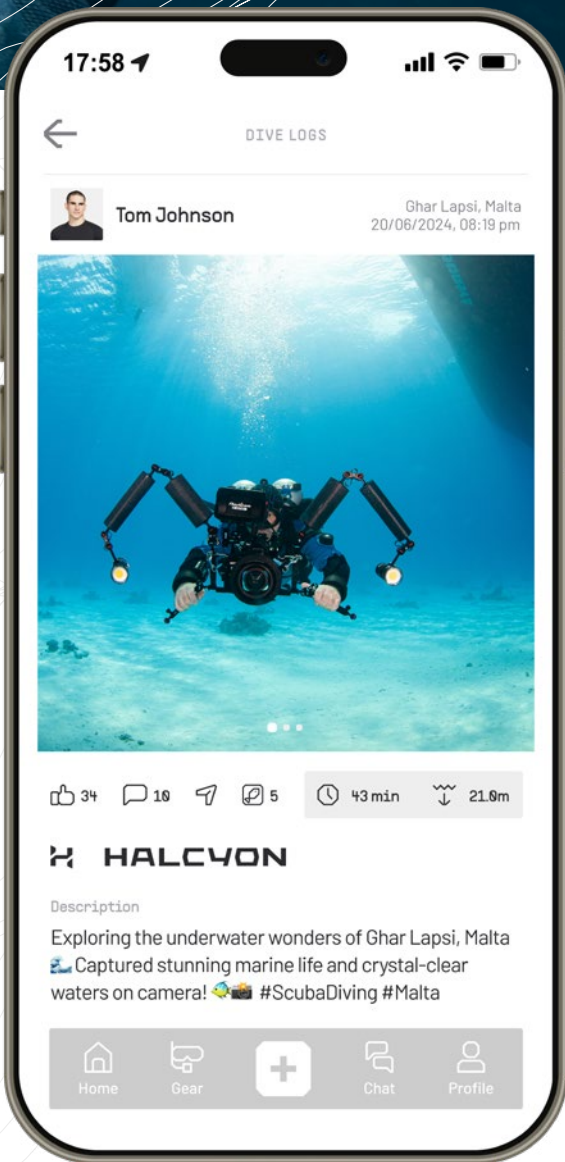

Comprehensive App Support

Community-Driven App

Gain unparalleled control over your device with an app supported by a vibrant user community.

Share and Grow

Dive deeper into your experiences by sharing profiles and tips, all while benefiting from regular app-based firmware updates.

Tailored Experience

Customize settings based on your user profile, manage gas libraries, and receive personalized support through an integrated chat feature.

Dry-Dive Capability

Test and simulate dives in real-time with your Symbios Handset / HUD before entering the water.