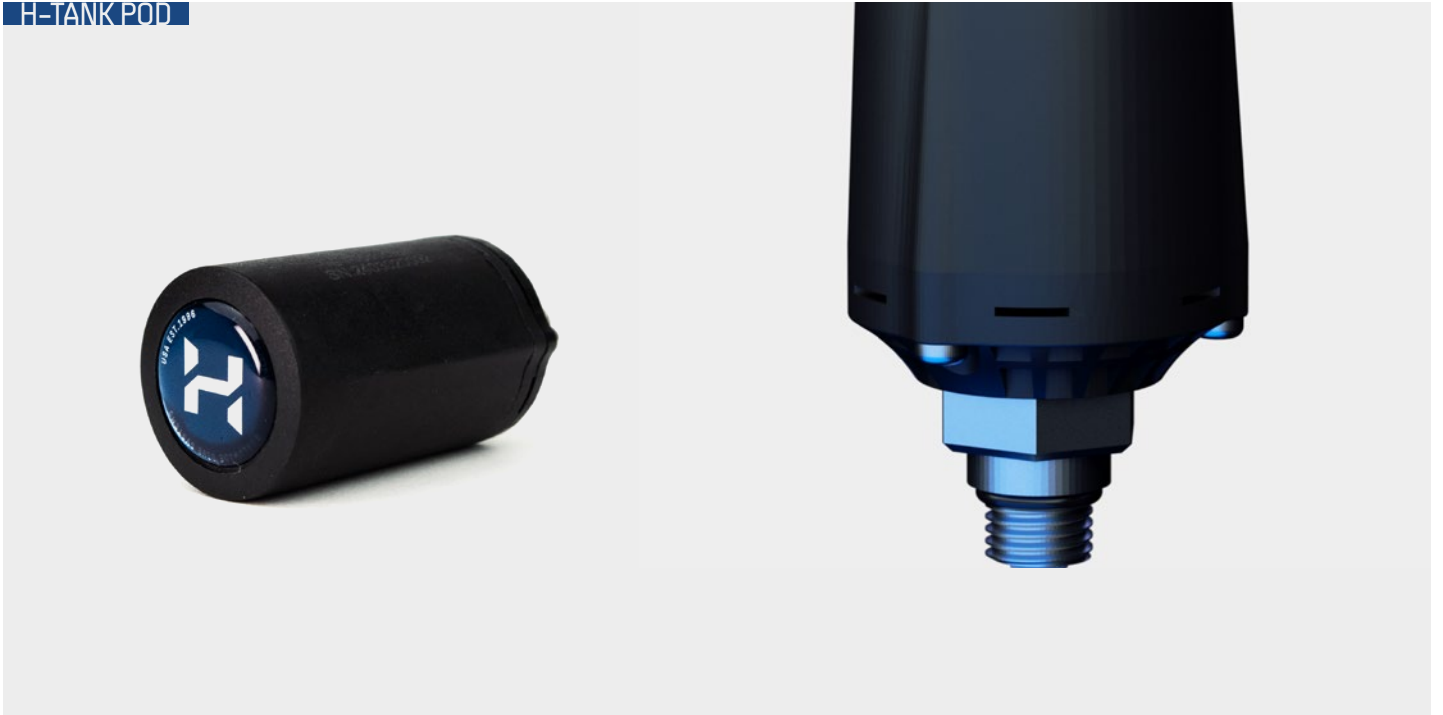

H-TANK POD

From the Symbios Tank POD

- / Diver orientation (trim position) and Gas Pressure

From Symbios connected CCRs (natively or via the CCR POD) Oxygen Levels (PO2 on three cells)

- / Oxygen Levels (PO2 on three cells)
- / Battery charge state, CO2, scrubber temperature, and more

From Symbios Enabled Products

- / Diver location from Symbios GPS POD
- / DPV or other device battery levels
- / Run time, remaining time, battery health Personal, performance, and/or biometric data